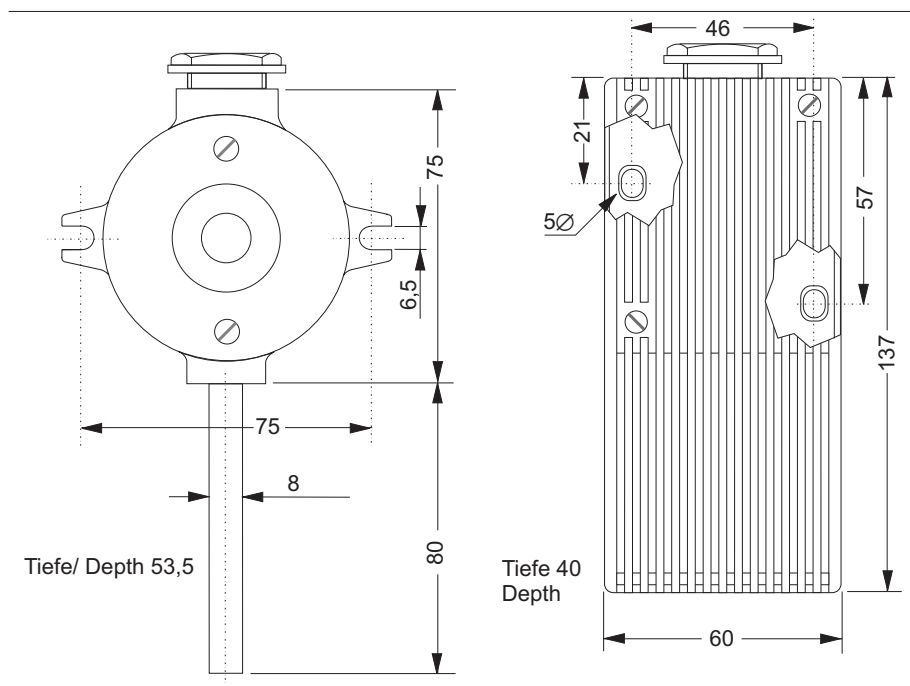

Fig 1 Dimensions

Deutschland

PMA Prozeß- und Maschinen-Automation GmbH
Miramstrasse 87, D-34123 Kassel

Your local dealer

Tel./Fax: (0561) 505 - 1307/-1710
E-mail: mailbox@pma-online.de
Internet: <http://www.pma-online.de>